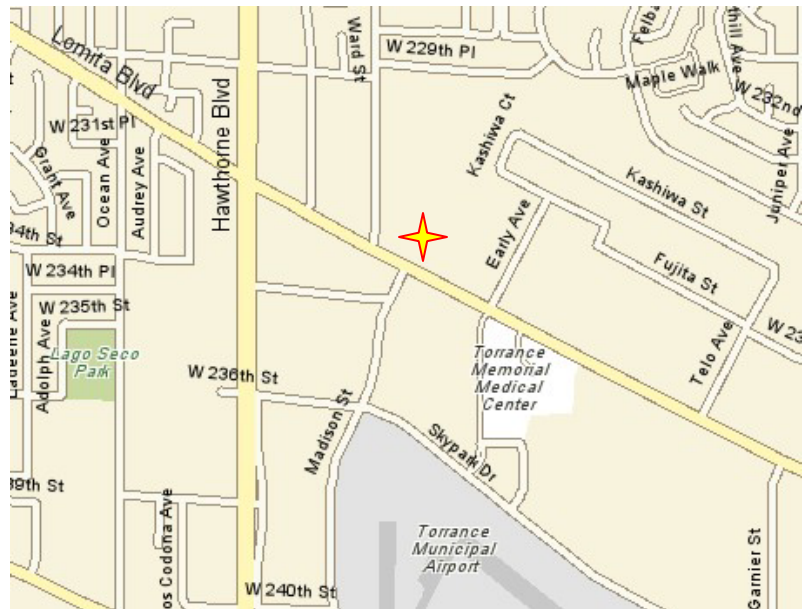

# HOPE CHAPEL TORRANCE

3555 "K" Lomita Boulevard · Torrance, California 90505 · 310-539-2896

**“We’re the *smaller* Hope Chapel”!**

**Please join us on Sunday mornings:**

**9:00 a.m.          Breakfast**

**10:00 a.m.        Worship Music**

# Vacation Bible School

**Please visit our website.  
We have over 50 songs you  
can listen to online!**

**Hope Chapel Torrance**  
3555 “K” Lomita Blvd.  
Torrance, CA 90505